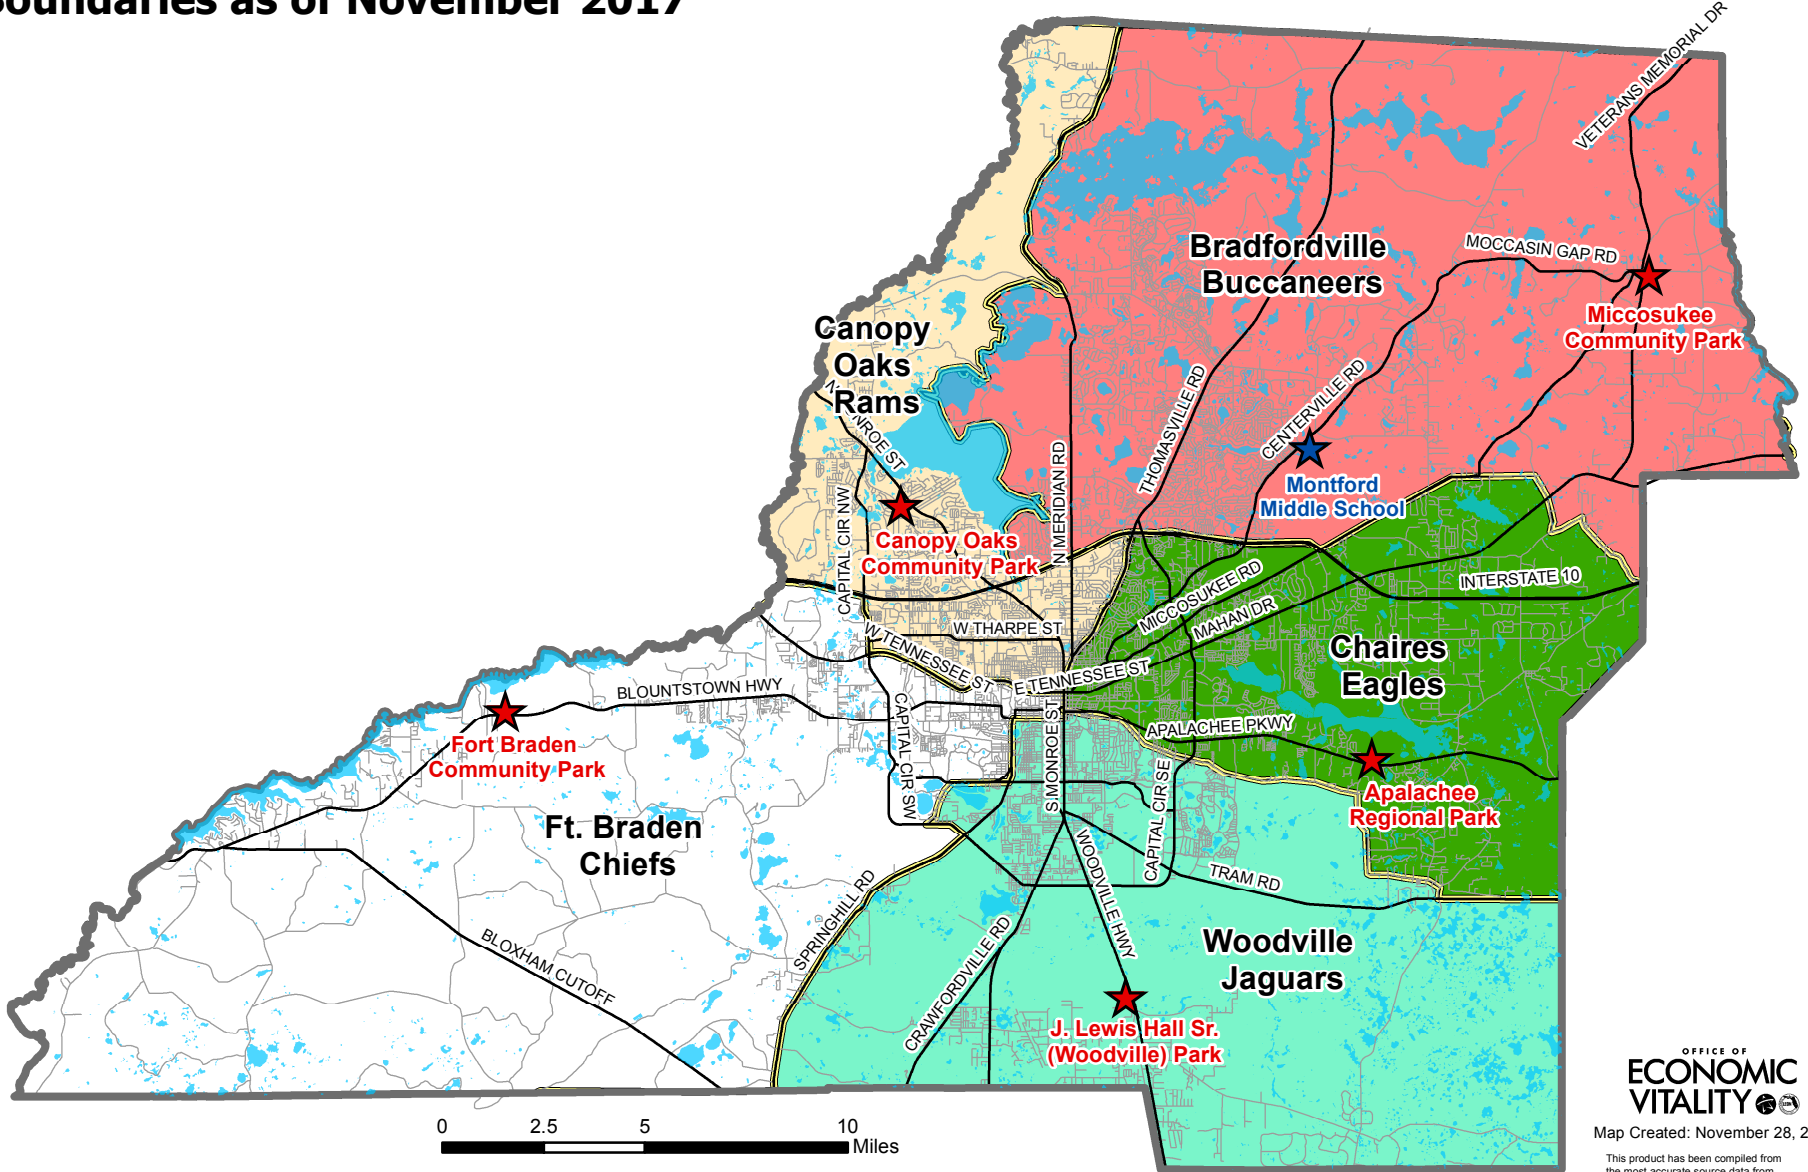

Big Bend Pop Warner Boundaries as of November 2017

OFFICE OF
**ECONOMIC
VITALITY**

Map Created: November 28, 2017